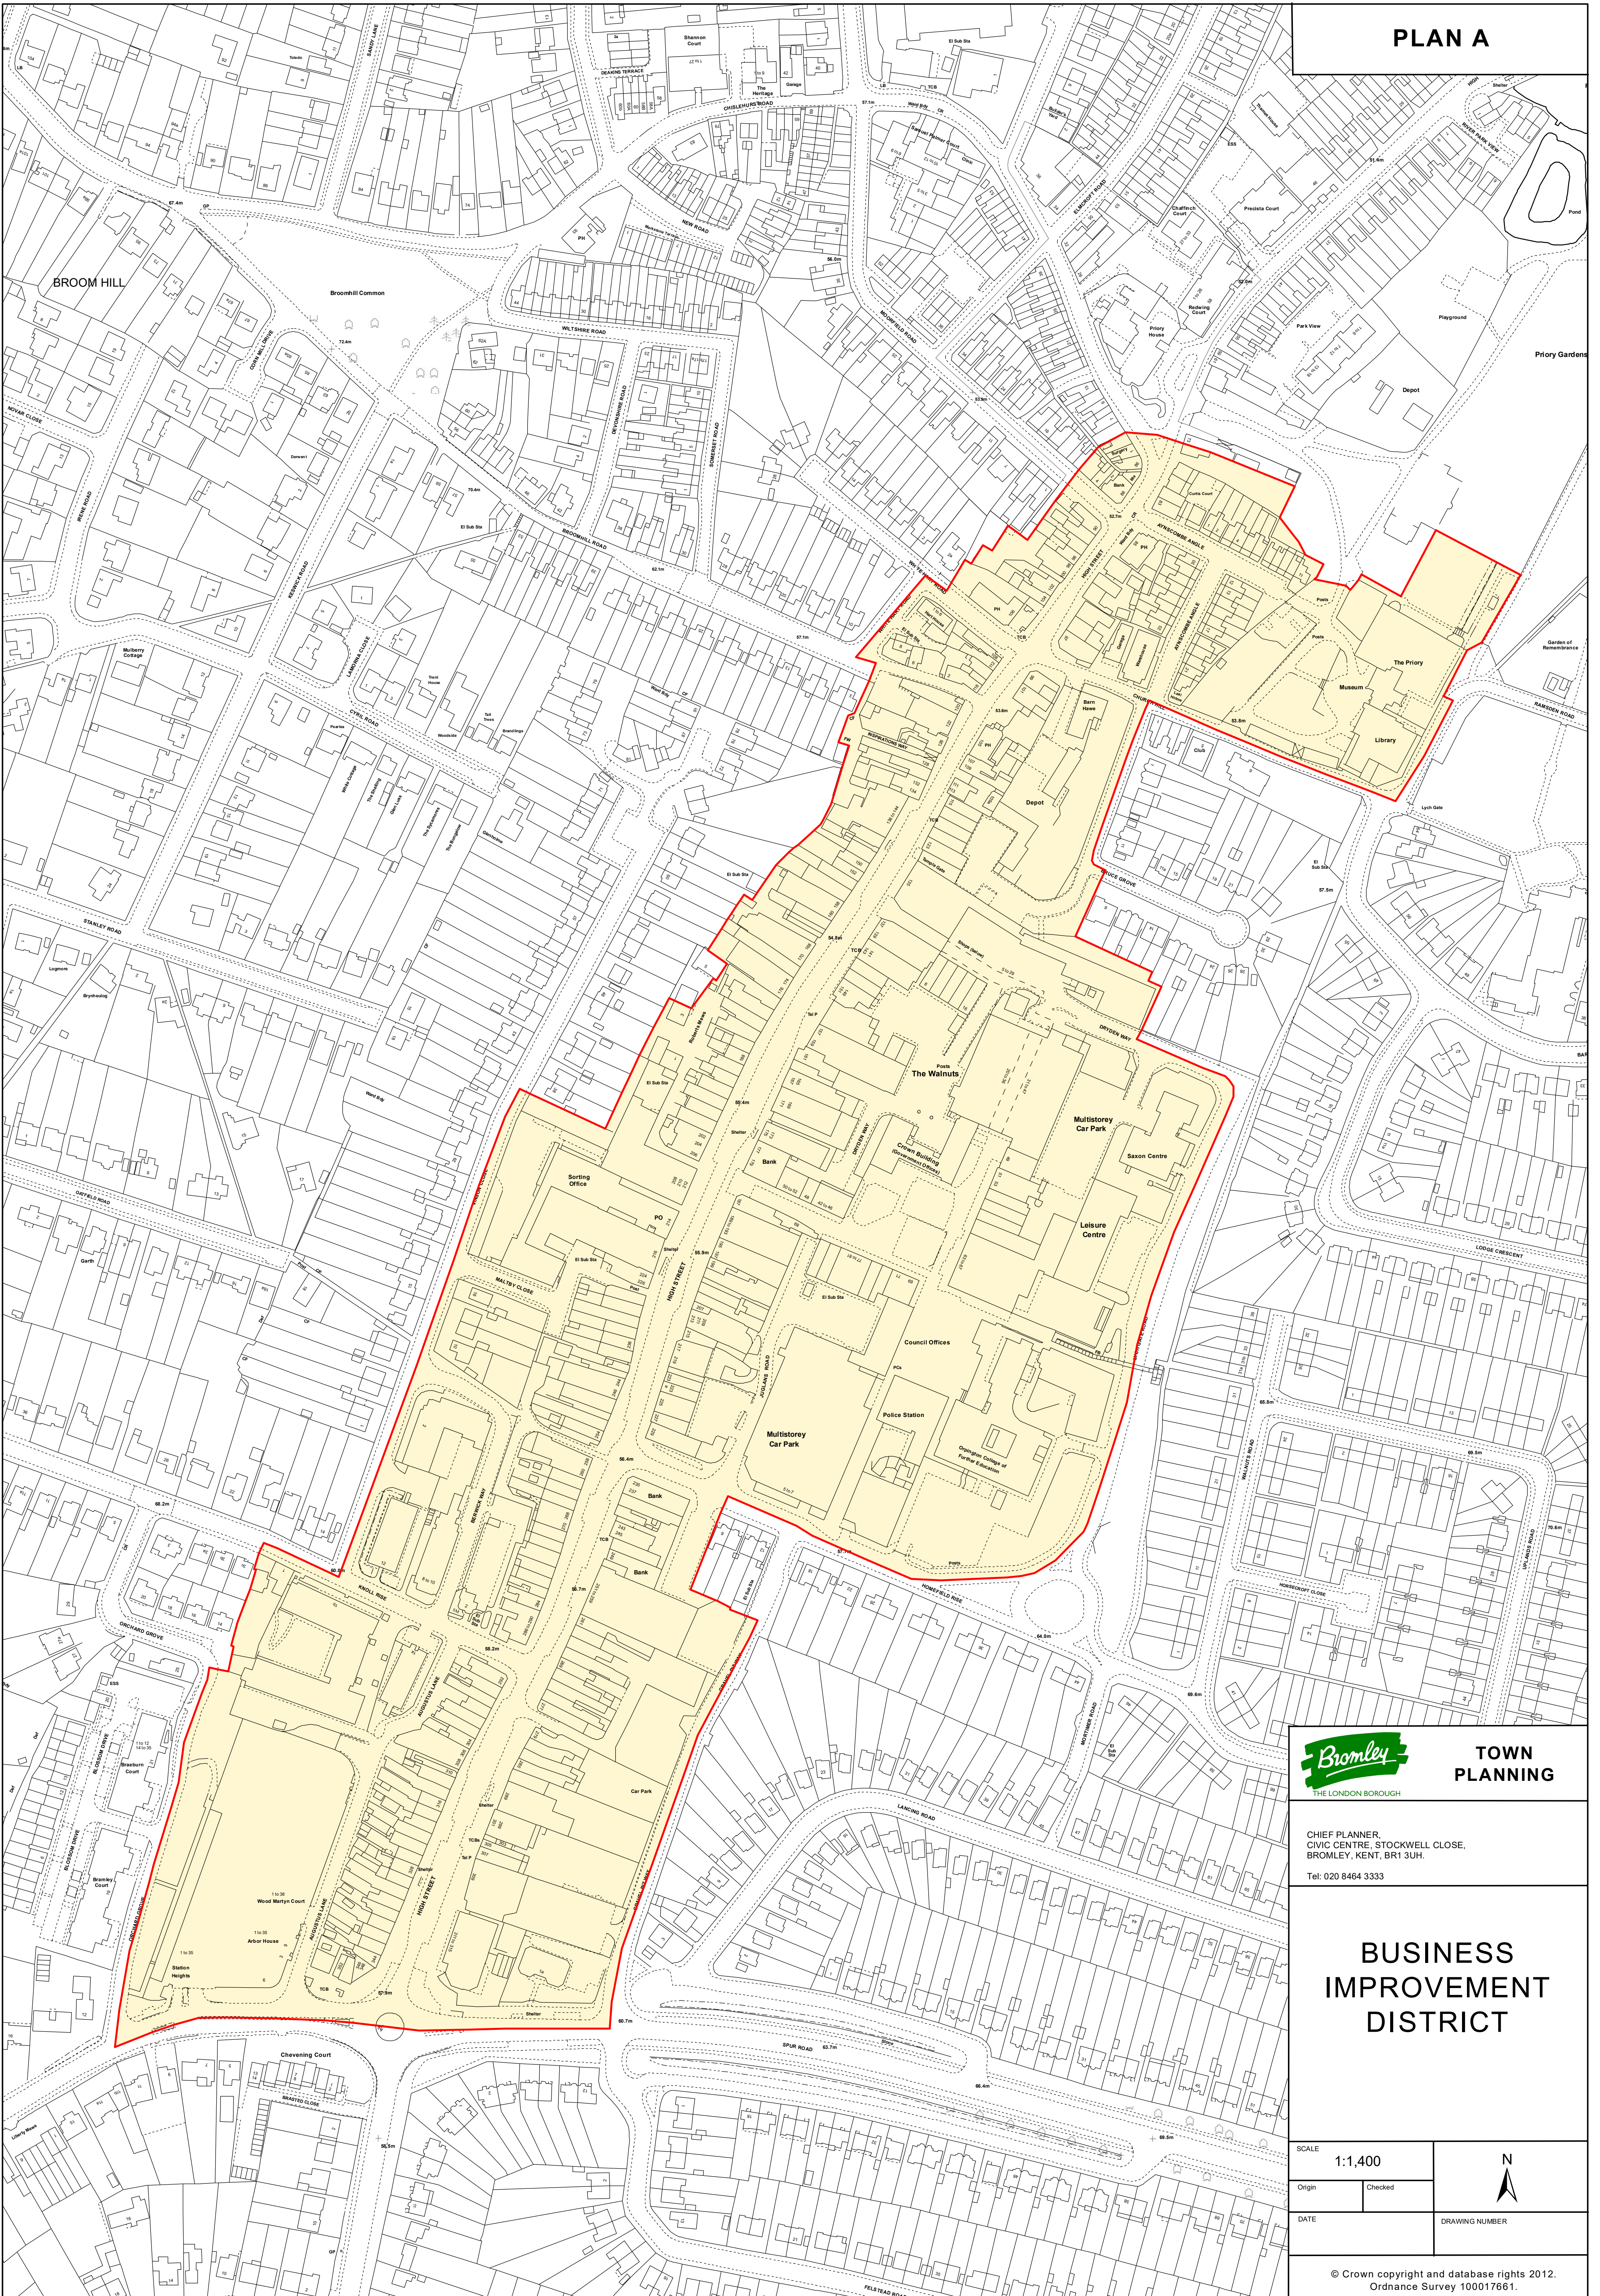

PLAN A

TOWN PLANNING

THE LONDON BOROUGH

CHIEF PLANNER,  
CIVIC CENTRE, STOCKWELL CLOSE,  
BROMLEY, KENT, BR1 3UH.

Tel: 020 8464 3333

BUSINESS IMPROVEMENT DISTRICT

SCALE 1:1,400

Origin Checked

DATE

DRAWING NUMBER